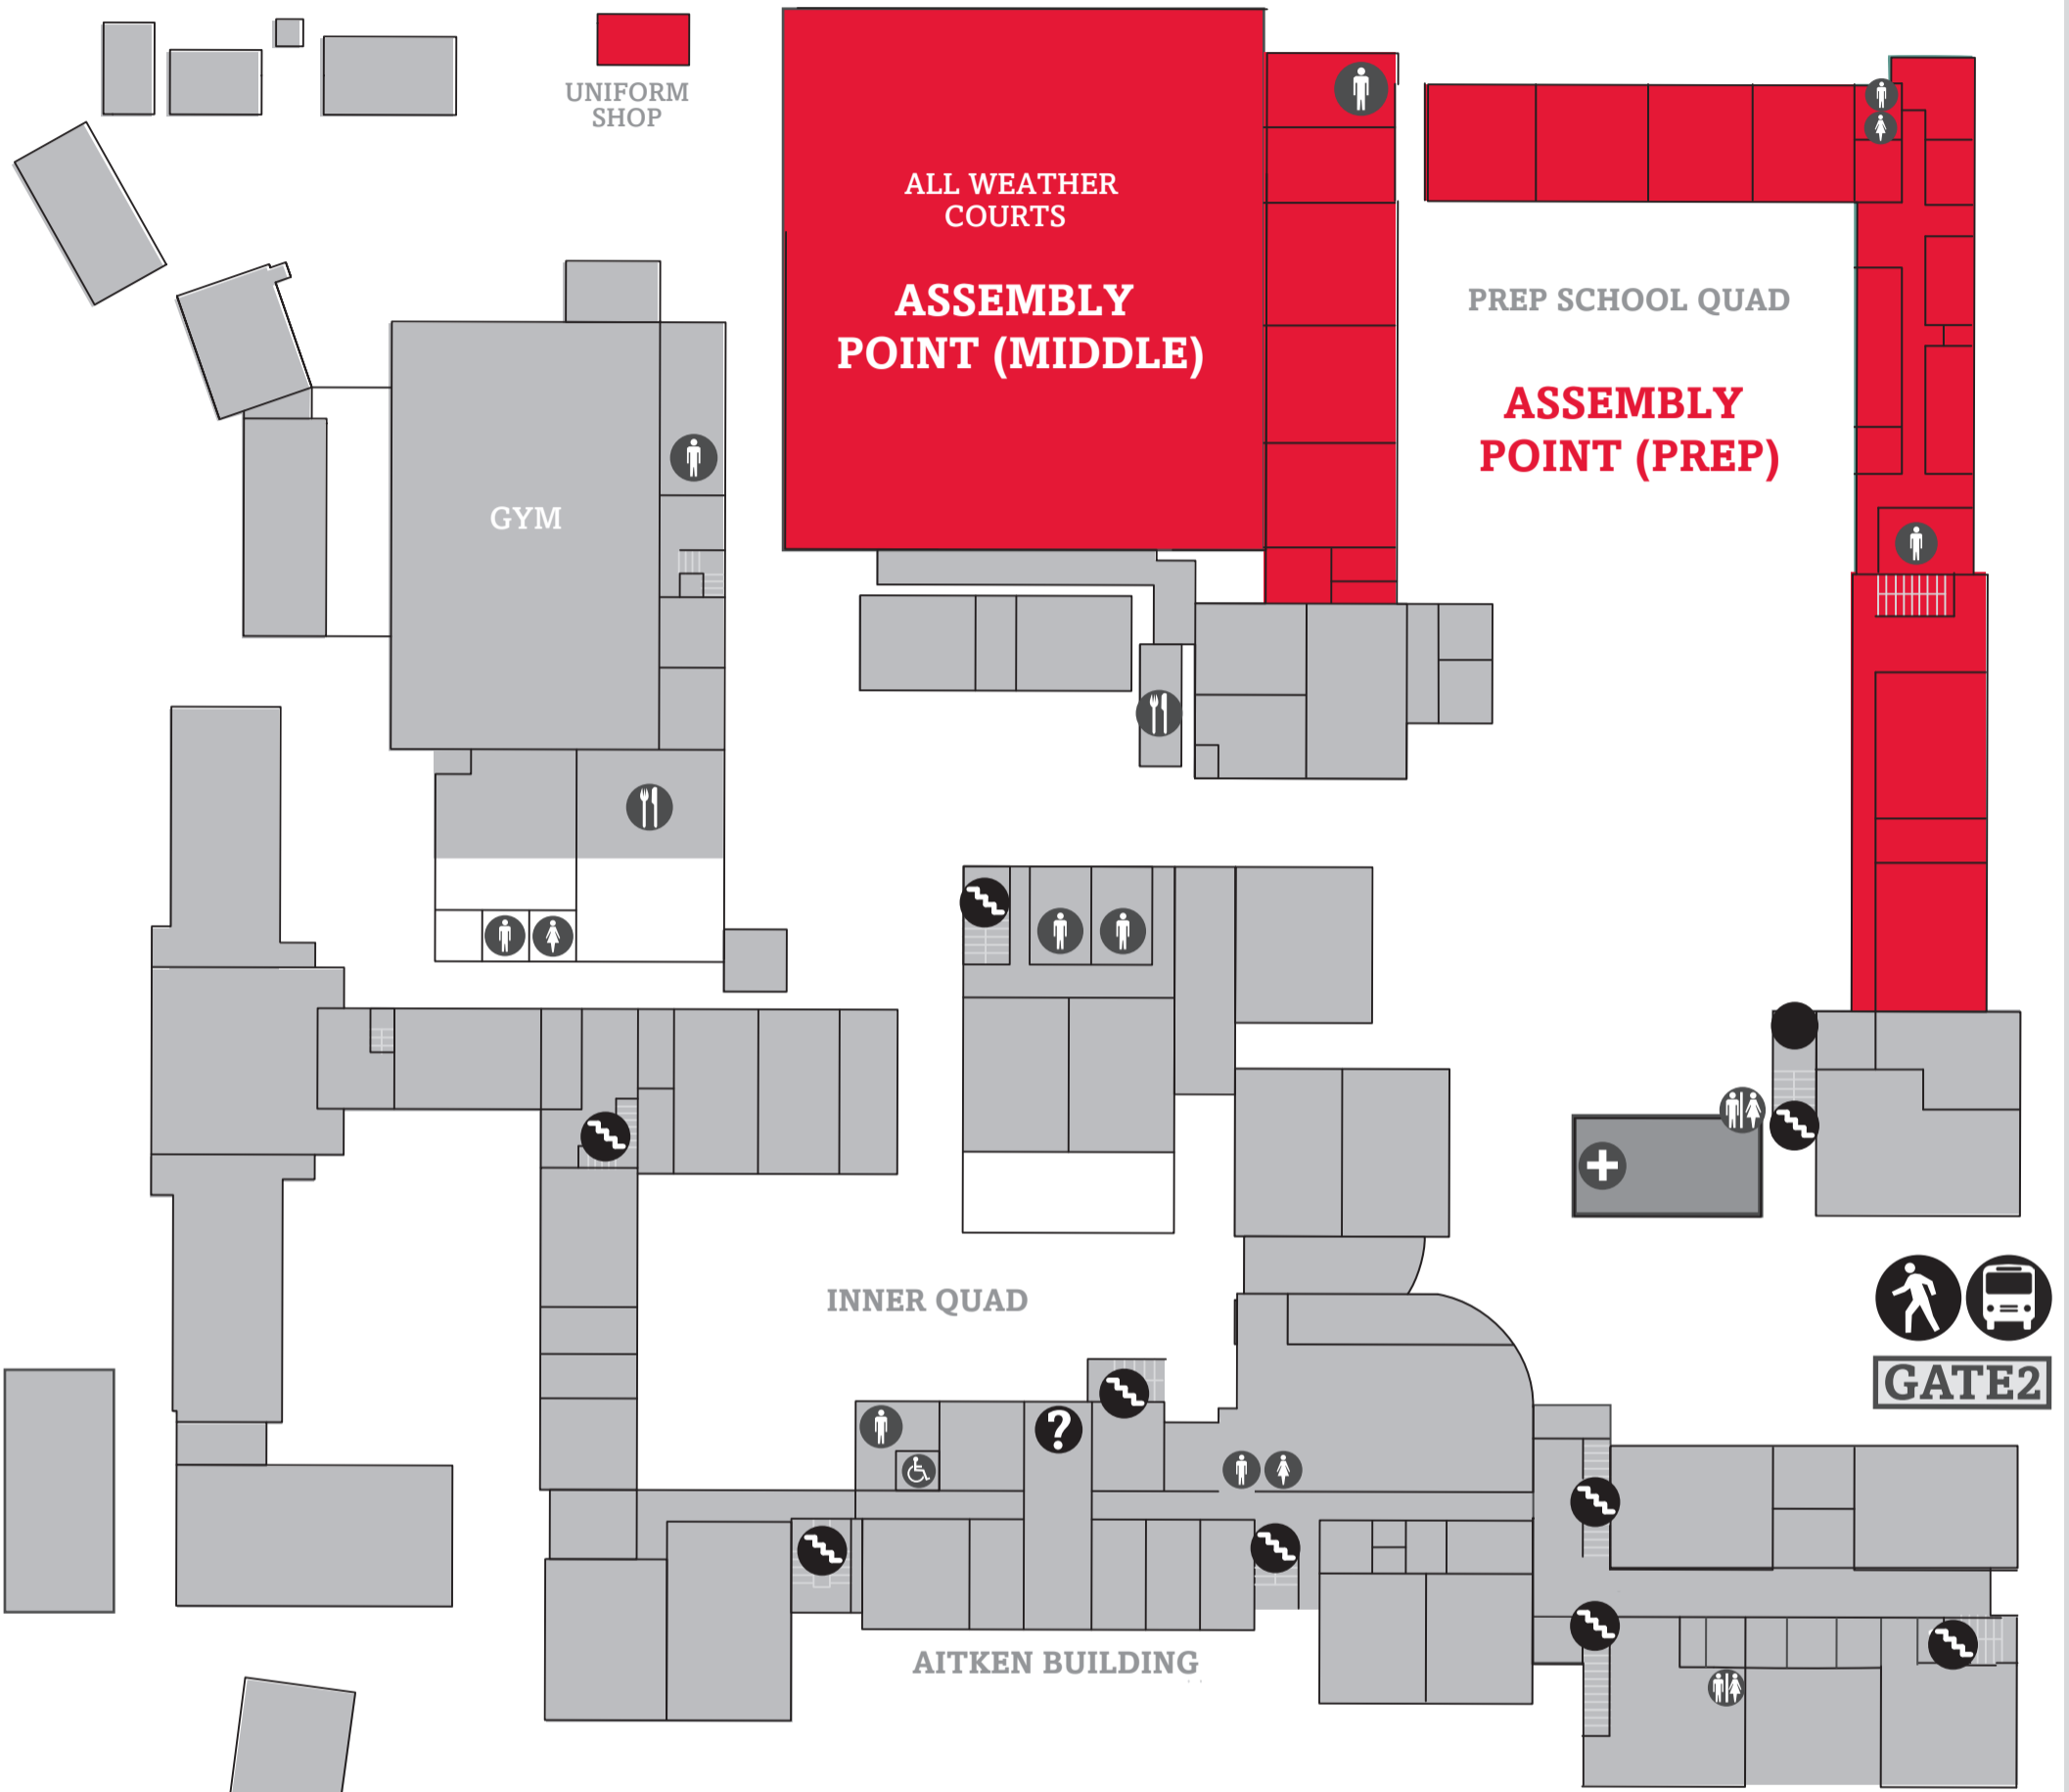

GATE3

ASSEMBLY POINT (SENIOR)

WALDEN STREET BACK FIELD

 UNIFORM SHOP

-  Information
-  Stairs
-  Elevator
-  Toilet
-  Pedestrian Access
-  Vehicle Access

GATE2

GATE 1